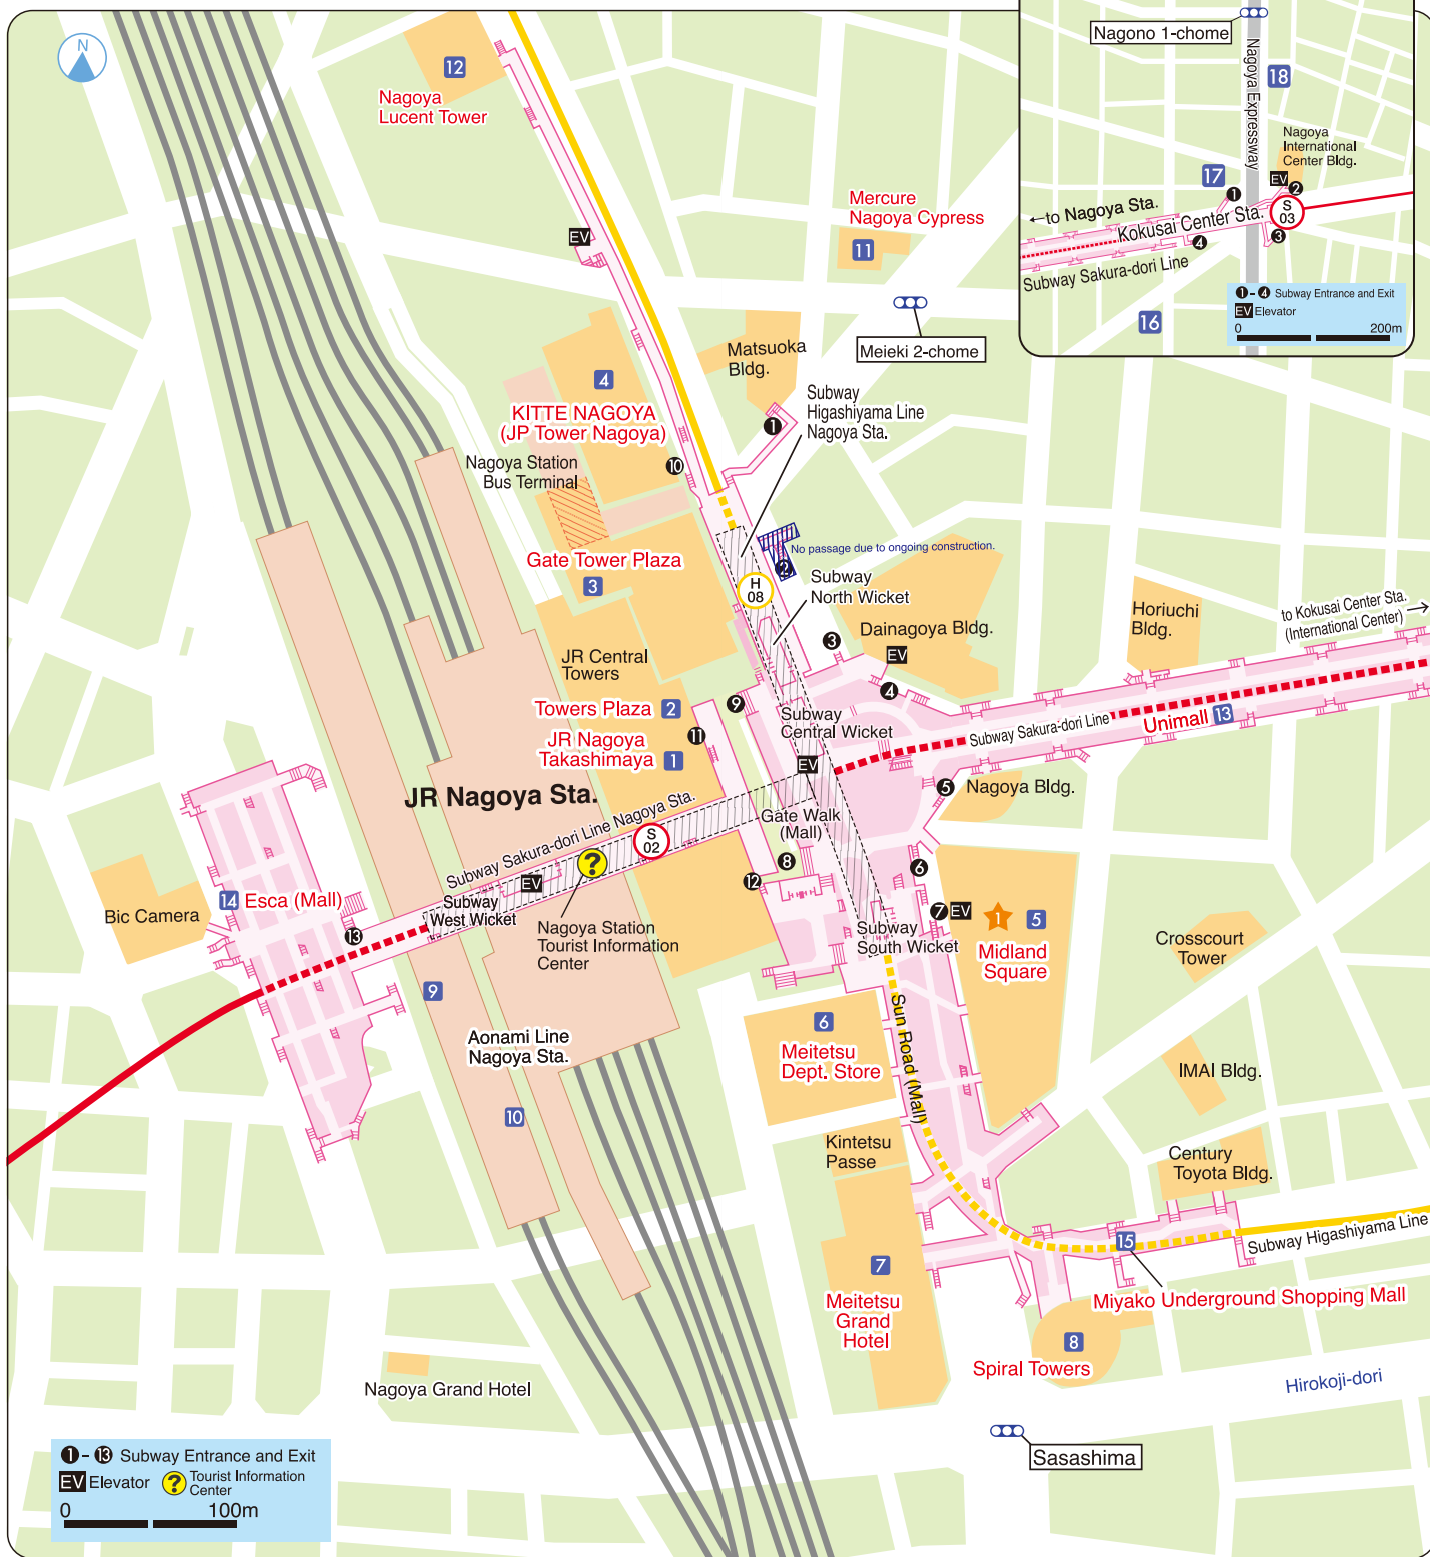

Nagoya Station, Kokusai Center

Nagoya City Nagoya Station Tourist Information Center

It is located on the central course of JR Nagoya Station. Tourist information and pamphlets are available here in languages such as English, Chinese, and Korean. Staff is always at the counter to give information about sightseeing, souvenirs and events in Nagoya, as well as how to access the tourist spots and find hotels, etc.