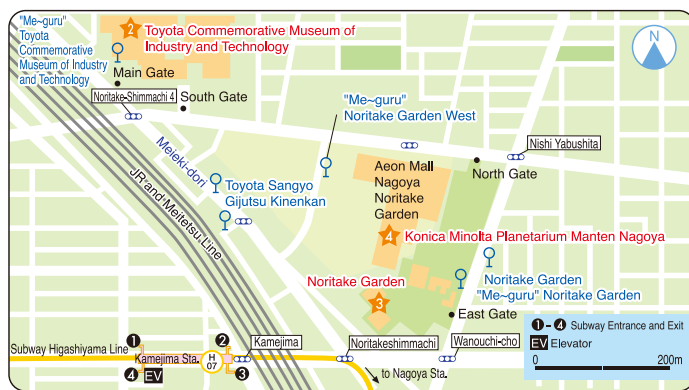

Endoji Hommachi Shopping District and Endoji Shopping District

19 Shorodo [Japanese Sweets] Closed Sun. and one Mon. a month ☎ 052-586-4514
Discounts & Benefits One kintsuba for ¥140 (including tax) (regularly ¥160 [including tax])

20 Endoji Brewing [Craft Beer and Chinese Cuisine] Closed Open daily ☎ 052-756-2628
Discounts & Benefits 100 yen off your beer selection (limited to one serving)

21 Endoji Square

2F Kaisen Shokudo en [Izakaya] Closed Tue. and irregularly ☎ 052-485-0999
Discounts & Benefits 10% off your bill (maximum discount: 3,000 yen)

1F Nagomi Koan [Coffee Shop and Tea-ceremony Classroom] Closed Tue., Wed. and irregularly URL <https://www.instagram.com/nagomi_koan/>
Discounts & Benefits Free cup of matcha or fresh coffee with order of sweets set

22 Tabi Suru Jingsukan Nama Ramu Bahha [Grilled Lamb and Jingsukan] Closed Open daily ☎ 052-414-4367
Discounts & Benefits One complimentary beverage for diners (limited to lemon sour, highball, oolong tea, or orange juice)

23 Nagono Shoten [Takeout Meal Sides and Cheesecake] Closed Mon., Tue., Wed ☎ 052-565-0395
Discounts & Benefits 50 yen off Nagono Basque cheesecake

24 Café Restaurant & Guest House Nagonoya [Café/Restaurant/Guest House] Closed Open daily ☎ 052-551-6800
Discounts & Benefits Egg sandwich for 695 yen before tax (750 yen including tax) (regularly 773 yen before tax [850 yen including tax])

25 Nodasen [Footwear] Closed Tue. and Wed. ☎ 052-551-0197
Discounts & Benefits Free gift with purchase of 2,000 yen (including tax) or higher