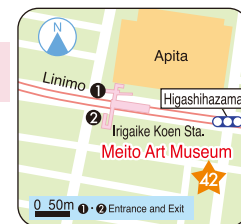

Shanghai Tangbao Shokan AEON mall Aratamabashi Location [Chinese Restaurant]

Address 1-7-10 Kikusumi, Minami-ku **Closed** Open year round ☎ 052-693-5007

Discounts & Benefits 5% discount on dining bill. (Except buffet.)

Ranoichi Narumi Location [Ramen Noodles]

Address 3035 Sakuyama, Midori-ku **Closed** Open year round ☎ 052-622-9039

Discounts & Benefits Free extra serving of noodles or soft-boiled egg with any ramen order. (Only valid for one order per person)

Fortune-Telling Kingdom [All kinds of divination]

Address Tamon Bldg, 4th floor, 3-18-20 Aoi, Higashi-ku **Closed** Wednesdays ☎ 052-930-5444

Discounts & Benefits Get 20% off standard charge for divination priced at 2,000 yen or more

Seinikuten Maruhachi [Retail Meat - Deli - Bento - Kuroge Wagyu Beef]

Discounts & Benefits Get a free original-design Maruhachi gift item with purchase of 2,000 yen or more (including tax).

Restaurant Maruhachi [Yogan-yaki Steak - Shabu-shabu - Sukiyaki - Kuroge Wagyu Beef]

Discounts & Benefits Get a free dessert after your meal.
(Offer cannot be combined with other coupons.)

Charcoal-broiled Meat Romankan [Charcoal-broiled Meat - Kuroge Wagyu Beef]

Discounts & Benefits Get a free dessert after your meal.
(Offer cannot be combined with other coupons.)

Azumazushi Honten Matsubara Location [Take-out and Delivery Sushi]

Address 3-7-3 Matsubara, Naka-ku **Closed** Jan. 1 and Mondays ☎ 052-321-3141

Discounts & Benefits Free piece of sushi candy with purchase of 1,000 yen or more (including tax)

Manchinken [Egg-drop Ramen]

Address 4-38 Taiko-dori, Nakamura-ku **Closed** Sundays and 3rd Mondays ☎ 052-481-8824

Discounts & Benefits Get a free soft-boiled ramen egg with any ramen order.

Dig World Nagoya [Bowling and Karaoke]

Address 7F, 4-35 Matsusige-cho, Nakagawa-ku **Closed** Open year round ☎ 052-228-7762

Discounts & Benefits Bowling: Free shoe rental with play of one or more games
Karaoke: Complimentary natural-cut potato fries (150 g) with use for one hour or longer

In principle, only one person can get discounts and other services with one One-Day Ticket.