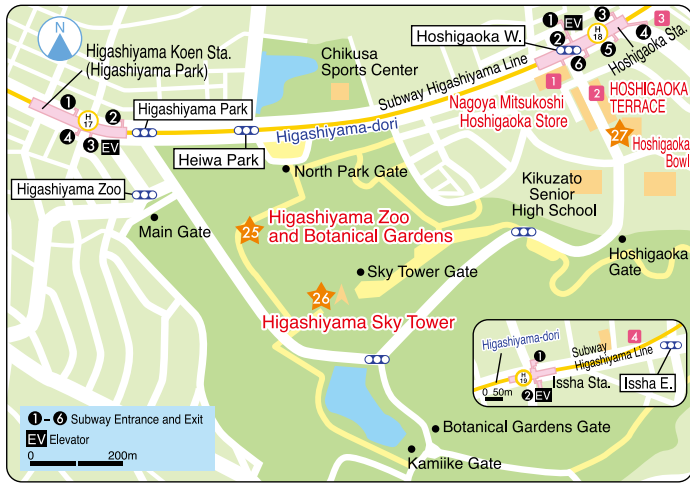

Higashiyama Park, Hoshigaoka

25 Higashiyama Zoo and Botanical Gardens 東山動植物園

☎ 052-782-2111
URL <http://www.higashiyama.city.nagoya.jp/english/>

Open 9:00 a.m. to 4:50 p.m.
(Admission until 4:30 p.m.)
Closed Monday (on the following day if Monday is a holiday)
Dec. 29 to Jan. 1

Discounts & Benefits
Adults: 500 yen → 400 yen

Free admission for Junior high school students and under

26 Higashiyama Sky Tower 東山スカイタワー

☎ 052-781-5586
URL <http://www.higashiyamaskytower.jp/>

Open 9:00 a.m. to 9:30 p.m. (admission until 9:00 p.m.)
Closed Monday (on the following day if Monday is a holiday)
Year-end and New Year's holidays (Dec. 29 to Jan. 1)