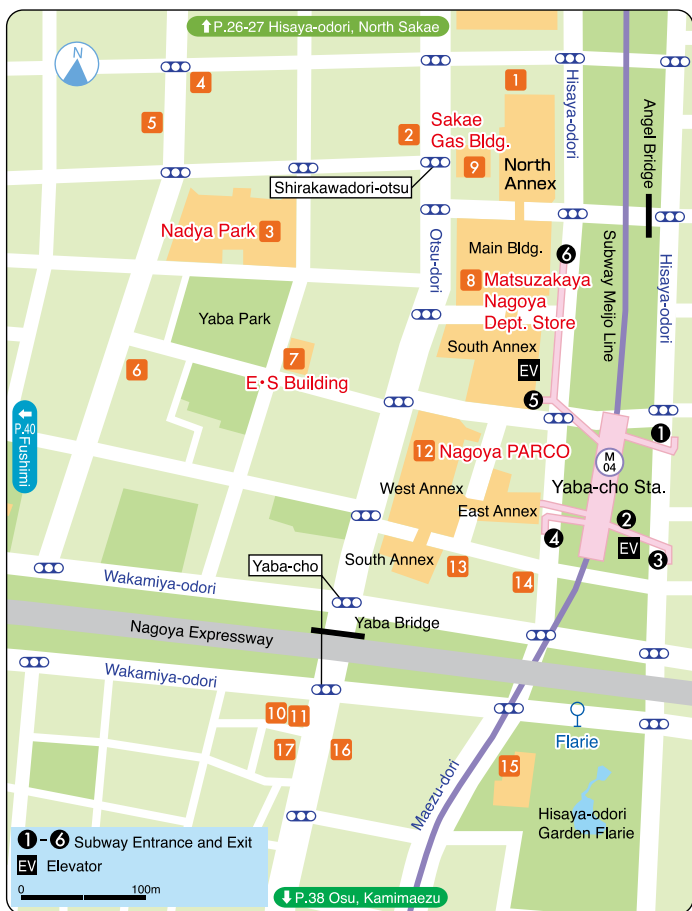

South Sakae, Yaba-cho

Sakae ST Bldg. B1F

1 Ramuchii [Pork Cutlets]

Closed Jan. 1 ☎ 052-241-1664

Discounts & Benefits Free medium size beer with any meal of ¥1,500 (including tax) or more. (Valid for one bottle per one group.)