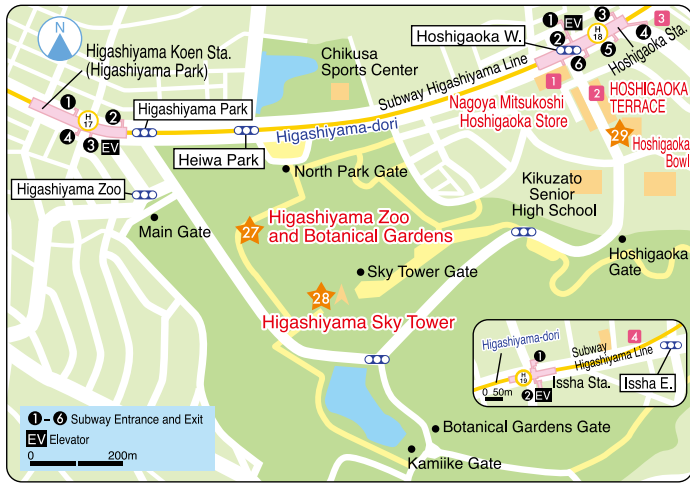

Higashiyama Park, Hoshigaoka

★ Higashiyama Zoo and Botanical Gardens 東山動植物園

☎ 052-782-2111
URL <http://www.higashiyama.city.nagoya.jp/english/>

Open 9:00 a.m. to 4:50 p.m.
(Admission until 4:30 p.m.)
Closed Monday (on the following day if Monday is a holiday)
Dec. 29 to Jan. 1

Discounts & Benefits
Adults: 500 yen → 400 yen

Free admission for Junior high school students and under

★ Higashiyama Sky Tower 東山スカイタワー

☎ 052-781-5586
URL <http://www.higashiyamaskytower.jp/>

Open 9:00 a.m. to 9:30 p.m. (admission until 9:00 p.m.)
Closed Monday (on the following day if Monday is a holiday)
Year-end and New Year's holidays (Dec. 29 to Jan. 1)