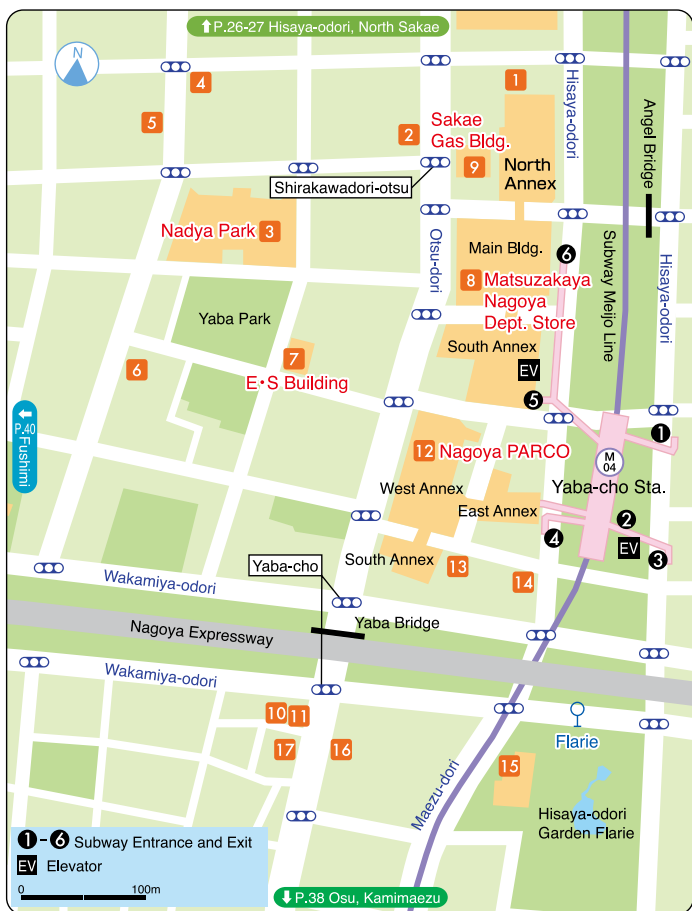

South Sakae, Yaba-cho

Sakae ST Bldg. B1F

1 Ramuchii [Pork Cutlets] Closed Jan. 1 ☎ 052-241-1664
Discounts & Benefits Free medium size beer with any meal of ¥1,500 (including tax) or more. (Valid for one bottle per one group.)

In principle, only one person can get discounts and other services with one One-Day Ticket.

Usage Guide	Nagoya City Route Map	Nagoya Station Kokusai Center	North of Nagoya Station Nakamura Park	Atsuta	Cultural Path	South Sakae Yaba-cho	Hisaya-odori North Sakae	Osu Kamimaezu	Fushimi	Kanayama	Nagoya Port	Higashi-yama Park Hoshigaoka	Mizuho, Showa, Chikusa	Other Areas
-------------	-----------------------	-------------------------------	---------------------------------------	--------	---------------	----------------------	--------------------------	---------------	---------	----------	-------------	------------------------------	------------------------	-------------