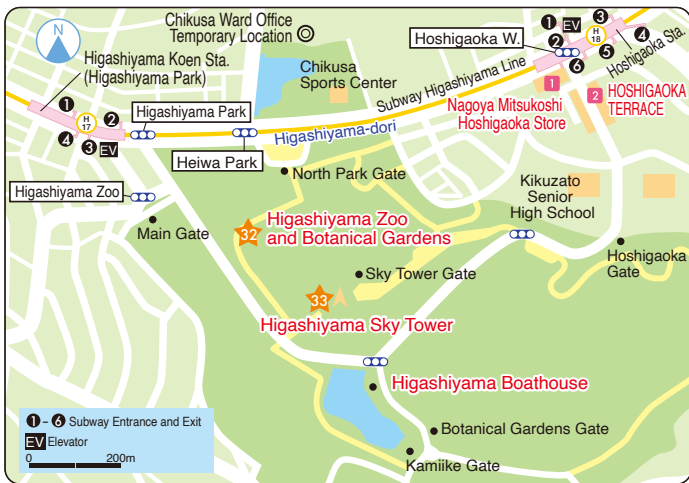

# Higashiyama Zoo and Botanical Gardens and Vicinity

## 32 Higashiyama Zoo and Botanical Gardens 東山動植物園

☎ 052-782-2111

A Forest of Encounters with the Earth's Living Things

- Open** 9:00 a.m. to 4:50 p.m.  
(Admission until 4:30 p.m.)
- Closed** Monday (on the following day if Monday is a holiday)  
Year-end and New Year holidays (Dec. 29 to Jan. 1)

### Discounts & Benefits

Adults: 500 yen → 400 yen

Free admission for Junior high school students and under

提供: 東山動植物園